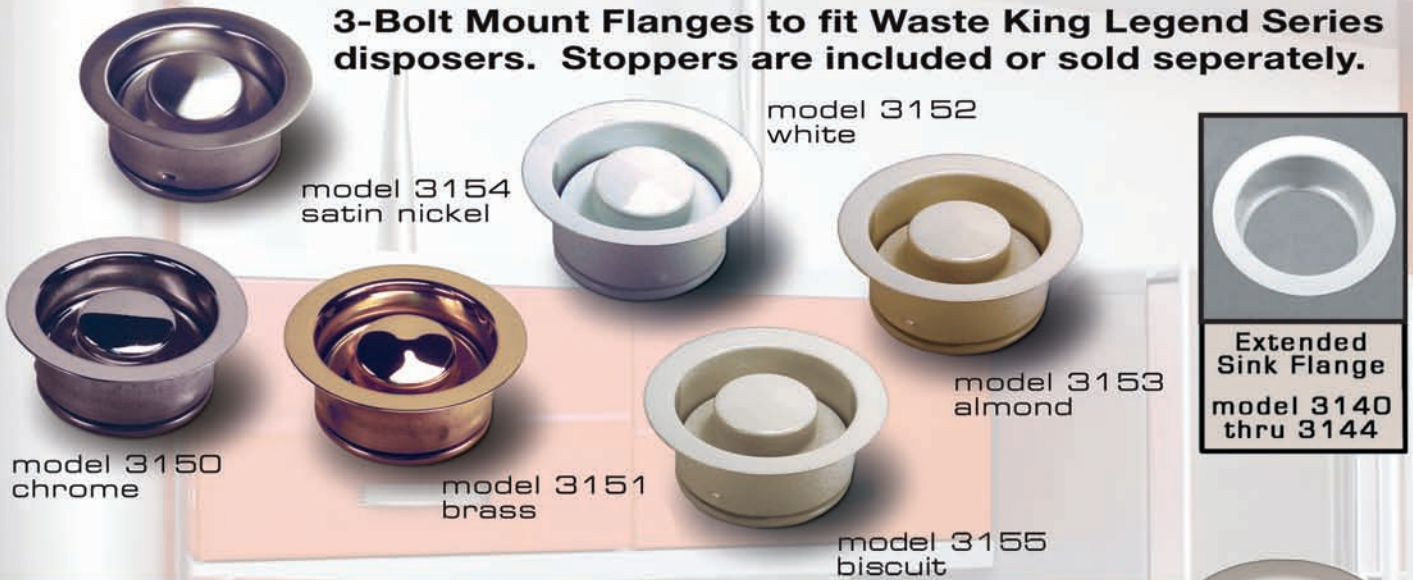

Waste King Legend Series

by Anaheim Manufacturing

New Finishes!

3-Bolt Mount Flanges to fit Waste King Legend Series disposers. Stoppers are included or sold separately.

EZ-Mount Flanges

Fast & Easy mounting to fit Waste King Legend EZ-Mount Series disposers.